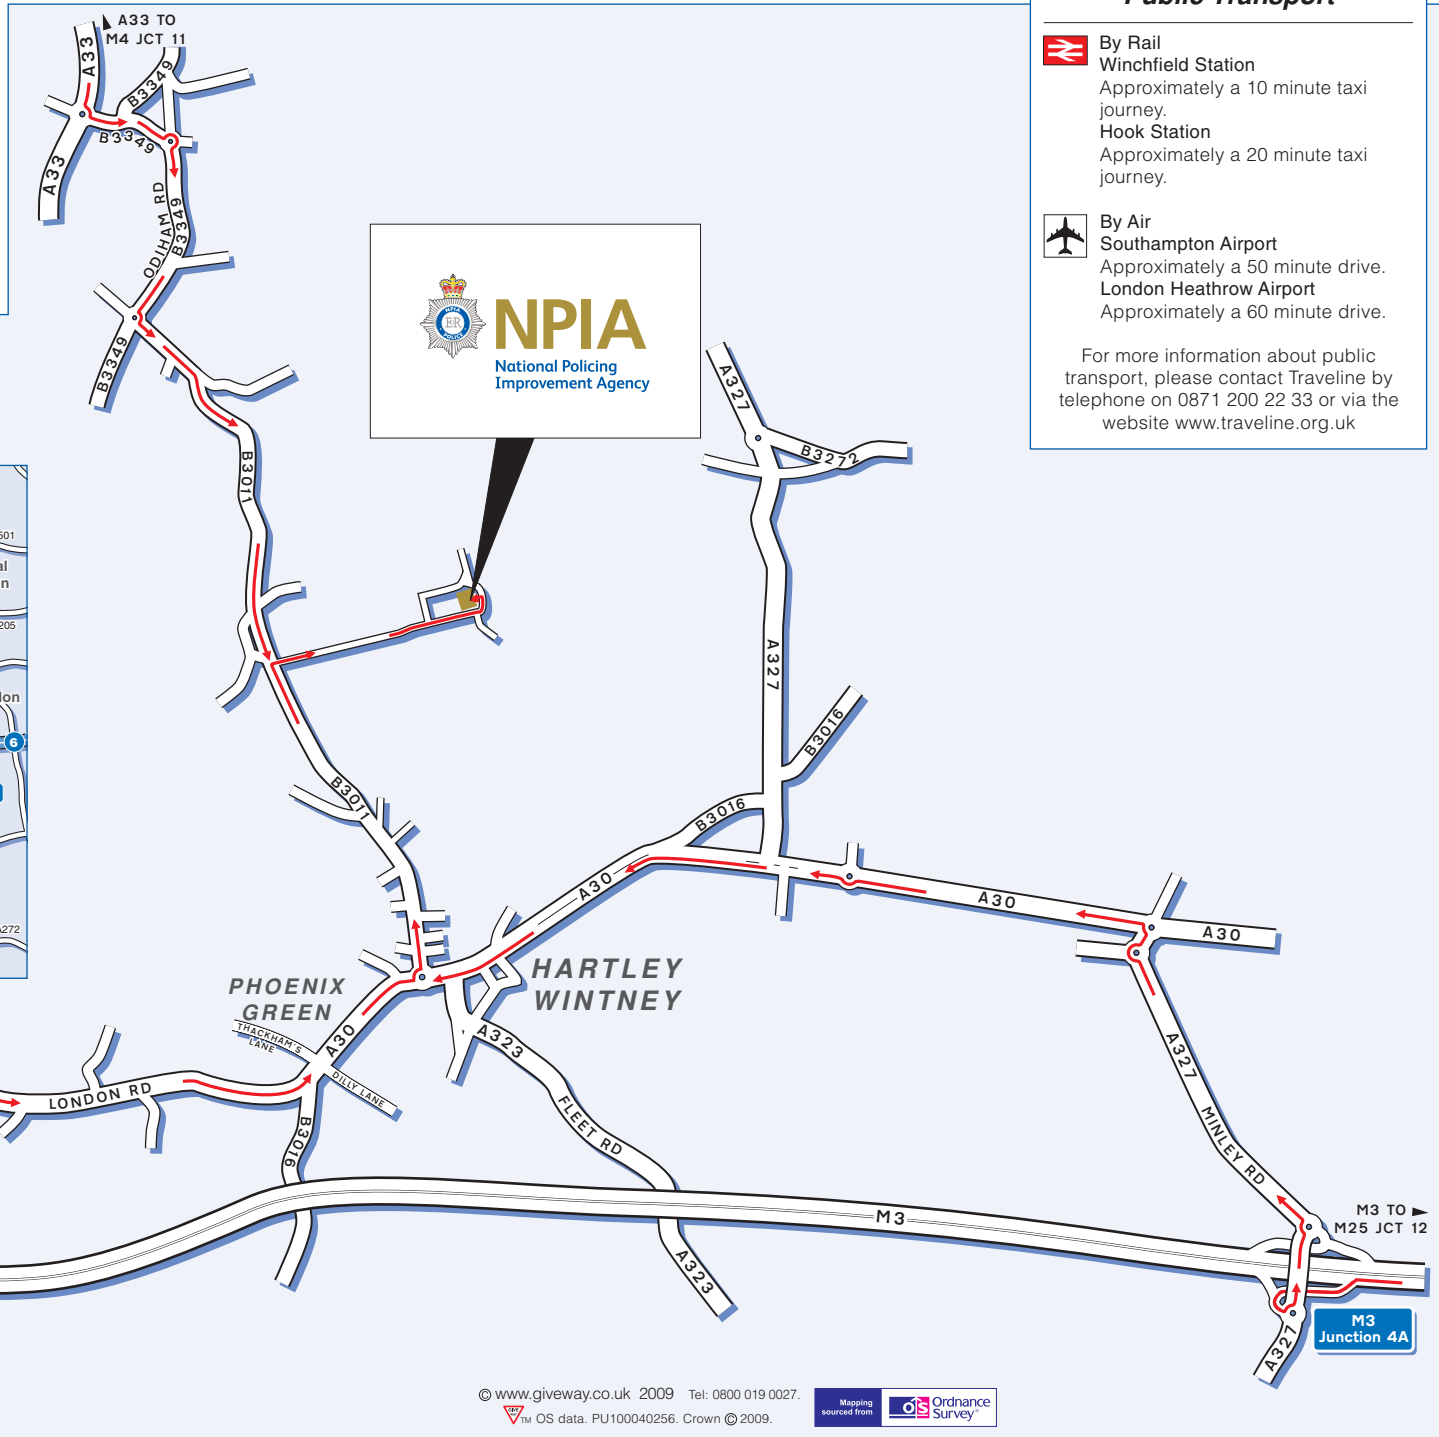

### Public Transport

By Rail

Winchfield Station

Approximately a 10 minute taxi journey.

Hook Station

Approximately a 20 minute taxi journey.

By Air

Southampton Airport