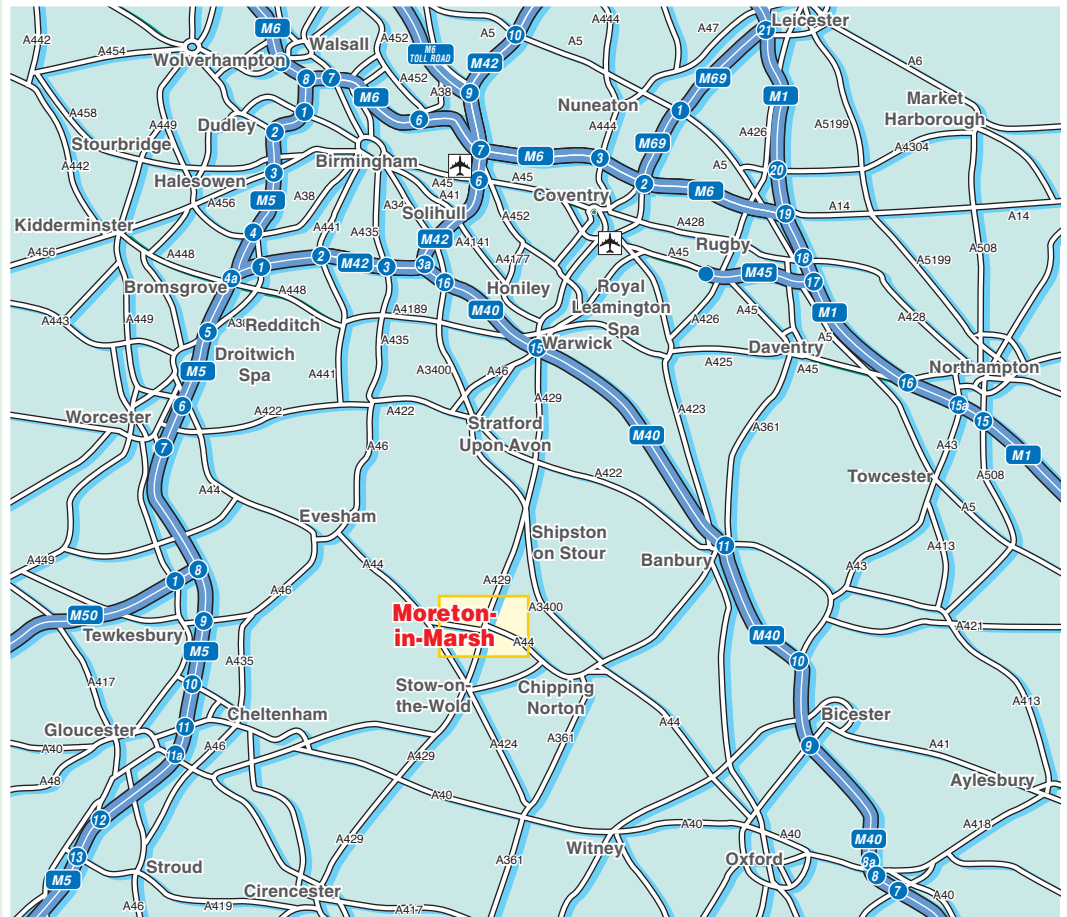

Moreton-in-Marsh Station

Approximately 20 minutes walk away.

For information on train operators and times phone National Rail Enquiries on 08457 484950.

Birmingham International Airport

Approximately 1 hours drive away.

London Heathrow Airport

Approximately 1 hour 45 minutes drive away.

London Gatwick Airport.

Approximately 2 hours drive away.

© Give Way 2006 TM Tel: 0800 019 0027. © Crown Copyright. PU 100040256.