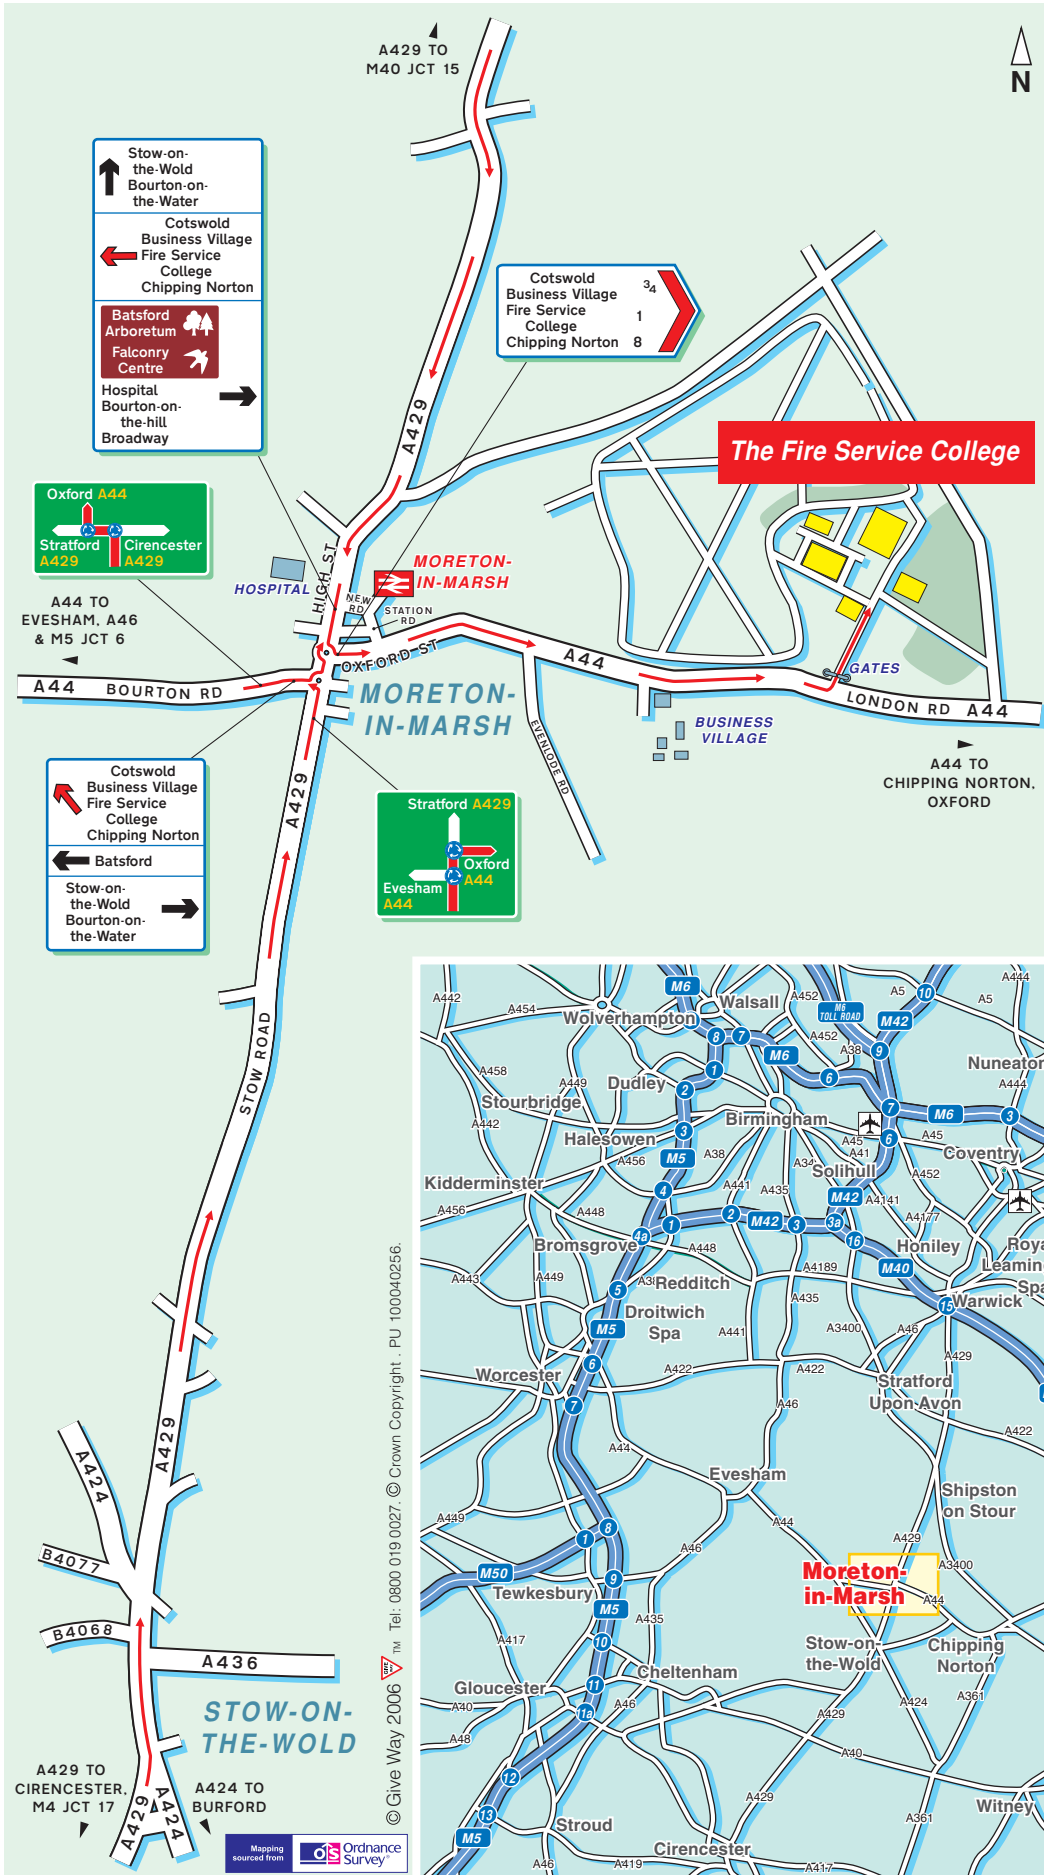

London Road
Moreton-in-Marsh
Gloucestershire
GL56 0RH

Tel: 01608 650 831
Fax: 01608 651 788
Email: enquiries@fireservicecollege.ac.uk
Web: www.fireservicecollege.ac.uk

The Fire Service College